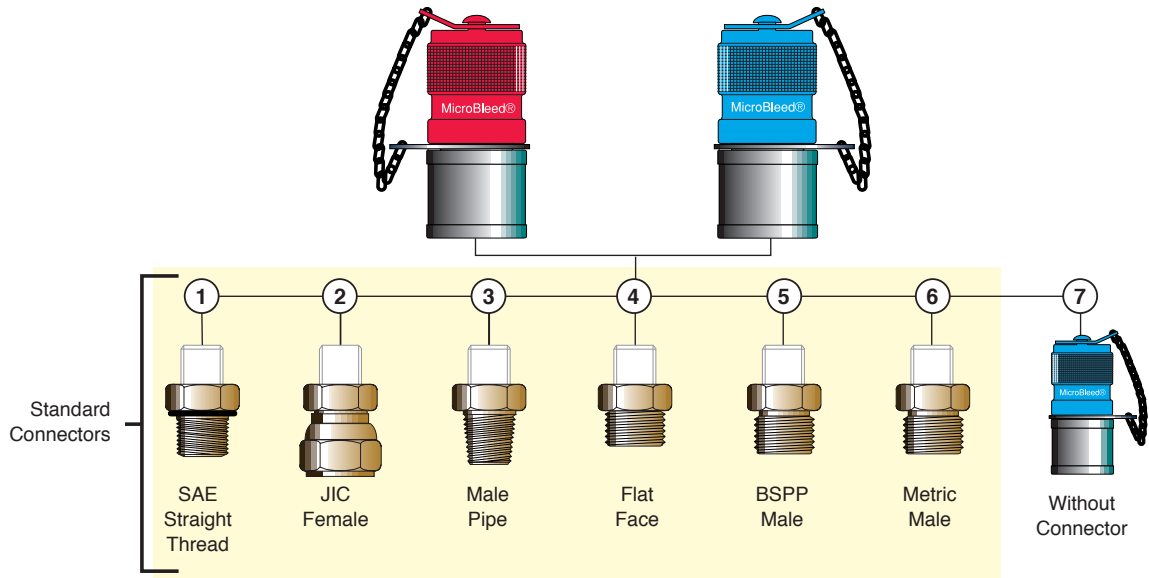

MicroBleed® Valves

Pressure Rating:
5000 PSI (345 bar)

MicroBleed® valves are the most versatile valves in the world, with regard to form and function.

You can simply connect any number of standard hydraulic connectors to a MicroBleed® valve to arrive at a thread configuration of your choosing. This feature substantially reduces inventory, inventory administration, shelf space, and associated costs.

NOTE: Convert a MicroBleed® valve to any one of these thread configurations. MicroBleed® valves have a standard 7/16 SAE female thread. MicroBleed® valves can be purchased with or without items 1-6.

Item	Part Number	Description & Size	ColorGard™ cap color
1	STB-SS4-R	MicroBleed® valve SAE straight thread #4	RED
	STB-SS4-B	MicroBleed® valve SAE straight thread #4	BLUE
	STB-SS6-R	MicroBleed® valve SAE straight thread #6	RED
	STB-SS6-B	MicroBleed® valve SAE straight thread #6	BLUE
2	STB-SFS4-R	MicroBleed® valve JIC female swivel #4	RED
	STB-SFS4-B	MicroBleed® valve JIC female swivel #4	BLUE
	STB-SFS6-R	MicroBleed® valve JIC female swivel #6	RED
	STB-SFS6-B	MicroBleed® valve JIC female swivel #6	BLUE
3	STB-NM1/8-R	MicroBleed® valve NPT male pipe 1/8"	RED
	STB-NM1/8-B	MicroBleed® valve NPT male pipe 1/8"	BLUE
	STB-NM1/4-R	MicroBleed® valve NPT male pipe 1/4"	RED
	STB-NM1/4-B	MicroBleed® valve NPT male pipe 1/4"	BLUE
	STB-NM3/8-R	MicroBleed® valve NPT male pipe 3/8"	RED
	STB-NM-3/8-B	MicroBleed® valve NPT male pipe 3/8"	BLUE